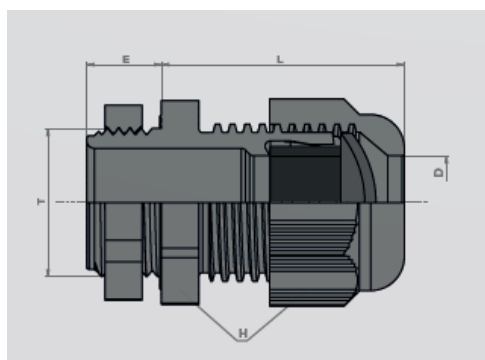

EMISSOR: COMPROSE LDA (distribuidor oficial SIB)

- Bucins sem porcas;
- Fabricados em Inox 316L;
- Certificação: EN 62 444;
- Grau de Proteção: IP68;
- Resistente UL;
- Temperatura: -40°C até 100°C

Referência	Rosca	Cabo Min - Max	H-E-L	Lote
C5212105	M12	2,5mm-6,5mm	14,0-5,0-20,0	50 UND.
C5216105	M16	4,0mm-9,5mm	17,0-5,0-23,0	50 UND.
C5220105	M20	7,0mm-13,0mm	22,0-6,0-26,0	50 UND.
C5225105	M25	8,0mm-16,0mm	27,0-7,0-28,0	25UND.
C5232105	M32	11,0mm-21,0mm	34,0-8,0-30,0	20 UND.
C5240105	M40	15,0mm-27,0mm	42,0-8,0-33,0	20 UND.
C5250105	M50	22,0mm-35,0mm	55,0-9,0-37,0	10 UND.
C5263105	M63	35,0mm-48,0mm	65,0-10,0-44,0	5 UND.